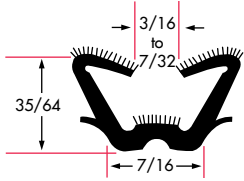

AS1340

Flexible
Flocked Lining
All-Rubber

75000452 96"

Drawings are not to scale.

Channel and Weatherstripping

Unbeaded All-Rubber Channels with Flocked or Coated Linings

AS1369
Flexible
Flocked Lining
All-Rubber
75000486 72"

AS1528
Flexible
Flocked Lining
All-Rubber
75000638 96"

AS1395
Flexible
Flocked Lining
All-Rubber
75000458 96"

AS1720
Flexible
Flocked Lining
All-Rubber
75001374 96"

AS1466
Flexible
Flocked Lining
All-Rubber
75000566 96"