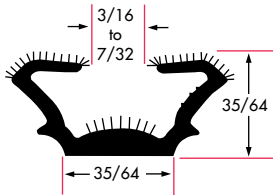

AS1340

Flexible
Flocked Lining
All-Rubber

75000452 96"

Drawings are not to scale.

Channel and Weatherstripping

Unbeaded All-Rubber Channels with Flocked or Coated Linings

AS1369
Flexible
Flocked Lining
All-Rubber
75000486 72"

AS1528
Flexible
Flocked Lining
All-Rubber
75000638 96"

AS1395
Flexible
Flocked Lining
All-Rubber
75000458 96"

AS1720
Flexible
Flocked Lining
All-Rubber
75001374 96"

AS1466
Flexible
Flocked Lining
All-Rubber
75000566 96"