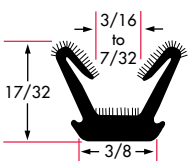

Flexible
Flocked Lining
All-Rubber

75000634 96"

AS1336

Flexible
Flocked Lining
All-Rubber

75000457 96"

AS1268

Flexible
Flocked Lining
All-Rubber

75000639 96"

AS1340

Flexible
Flocked Lining
All-Rubber

75000452 96"

Drawings are not to scale.

Channel and Weatherstripping

Unbeaded All-Rubber Channels with Flocked or Coated Linings

AS1369
Flexible
Flocked Lining
All-Rubber
75000486 72"