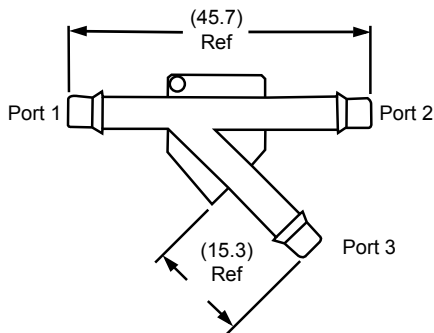

Drawings are not to scale.

Y-Adaptors

Part # / Qty
75003112 / 4300 75003162 / 250

Port 1	Port 2	Port 3
5/16 Single Barb	5/16 Single Barb	5/16 Single Barb
OD O-Ring Groove	Application	Color
No	Air Delivery	Black

Part # / Qty
75003113 / 4000 75003163 / 250

Port 1	Port 2	Port 3
5/16 Triple Barb	5/16 Triple Barb	5/16 Triple Barb
OD O-Ring Groove	Application	Color
No	Air Delivery, Fuel or Vapor	Natural

Part # / Qty
75003114 / 4000 75003164 / 250

Port 1	Port 2	Port 3
3/16 Single Barb	3/16 Single Barb	3/16 Single Barb
OD O-Ring Groove	Application	Color
No	Air Delivery	Natural

Part # / Qty
75003115 / 3500 75003165 / 250

Port 1	Port 2	Port 3
3/8 Single Barb	3/8 Single Barb	3/8 Single Barb
OD O-Ring Groove	Application	Color
No	Air Delivery	Black

Drawings are not to scale.

Y-Adaptors

Part # / Qty
75003116 / 1500 75003166 / 250

Port 1	Port 2	Port 3
5/8 Double Barb	5/8 Double Barb	3/8 Double Barb
OD O-Ring Groove	Application	Color
Yes	Air Delivery, Fuel or Vapor	Black