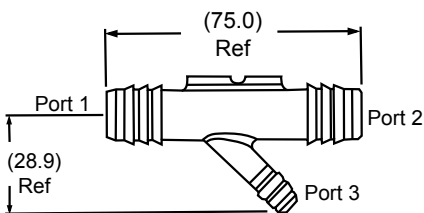

Part # / Qty
75003118 / 1300 75003168 / 250

Port 1	Port 2	Port 3
5/8 Triple Barb	5/8 Triple Barb	5/16 Triple Barb
OD O-Ring Groove	Application	Color
No	Air Delivery, Fuel or Vapor	Black