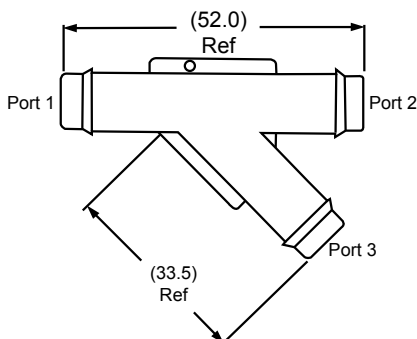

Drawings are not to scale.

Y-Adaptors

Part # / Qty
75003112 / 4300 75003162 / 250

Port 1	Port 2	Port 3
5/16 Single Barb	5/16 Single Barb	5/16 Single Barb
OD O-Ring Groove	Application	Color
No	Air Delivery	Black

Part # / Qty
75003113 / 4000 75003163 / 250

Port 1	Port 2	Port 3
5/16 Triple Barb	5/16 Triple Barb	5/16 Triple Barb
OD O-Ring Groove	Application	Color
No	Air Delivery, Fuel or Vapor	Natural

Part # / Qty
75003114 / 4000 75003164 / 250

Port 1	Port 2	Port 3
3/16 Single Barb	3/16 Single Barb	3/16 Single Barb
OD O-Ring Groove	Application	Color
No	Air Delivery	Natural

Part # / Qty
75003115 / 3500 75003165 / 250

Port 1	Port 2	Port 3
3/8 Single Barb	3/8 Single Barb	3/8 Single Barb
OD O-Ring Groove	Application	Color
No	Air Delivery	Black

Drawings are not to scale.

Y-Adaptors

Part # / Qty
75003116 / 1500 75003166 / 250

Port 1	Port 2	Port 3
5/8 Double Barb	5/8 Double Barb	3/8 Double Barb
OD O-Ring Groove	Application	Color
Yes	Air Delivery, Fuel or Vapor	Black