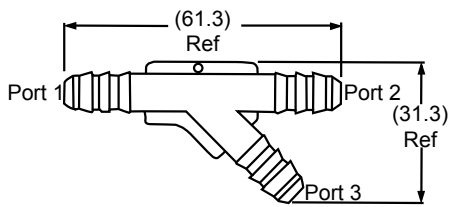

Drawings are not to scale.

Y-Adaptors

Part # / Qty
75003112 / 4300 75003162 / 250

Port 1	Port 2	Port 3
5/16 Single Barb	5/16 Single Barb	5/16 Single Barb
OD O-Ring Groove	Application	Color
No	Air Delivery	Black

Part # / Qty
75003113 / 4000 75003163 / 250

Port 1	Port 2	Port 3
5/16 Triple Barb	5/16 Triple Barb	5/16 Triple Barb
OD O-Ring Groove	Application	Color
No	Air Delivery, Fuel or Vapor	Natural

Part # / Qty
75003114 / 4000 75003164 / 250

Port 1	Port 2	Port 3
3/16 Single Barb	3/16 Single Barb	3/16 Single Barb
OD O-Ring Groove	Application	Color
No	Air Delivery	Natural

Part # / Qty
75003115 / 3500 75003165 / 250

Port 1	Port 2	Port 3
3/8 Single Barb	3/8 Single Barb	3/8 Single Barb
OD O-Ring Groove	Application	Color
No	Air Delivery	Black

Drawings are not to scale.

Y-Adaptors

Part # / Qty
75003116 / 1500 75003166 / 250

Port 1	Port 2	Port 3
5/8 Double Barb	5/8 Double Barb	3/8 Double Barb
OD O-Ring Groove	Application	Color
Yes	Air Delivery, Fuel or Vapor	Black