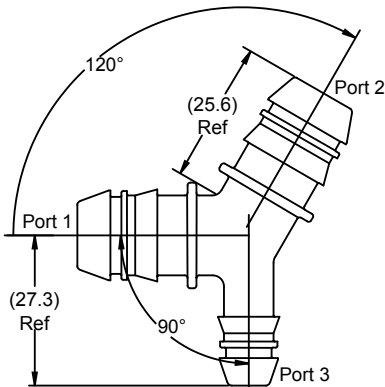

Port 1	Port 2	Port 3
3/16 Single Barb	3/16 Single Barb	3/16 Single Barb
OD O-Ring Groove	Application	Color
No	Air Delivery	Natural

Part # / Qty
75003115 / 3500 75003165 / 250

Port 1	Port 2	Port 3
3/8 Single Barb	3/8 Single Barb	3/8 Single Barb
OD O-Ring Groove	Application	Color
No	Air Delivery	Black

Drawings are not to scale.

Y-Adaptors

Part # / Qty
75003116 / 1500 75003166 / 250

Port 1	Port 2	Port 3
5/8 Double Barb	5/8 Double Barb	3/8 Double Barb
OD O-Ring Groove	Application	Color
Yes	Air Delivery, Fuel or Vapor	Black