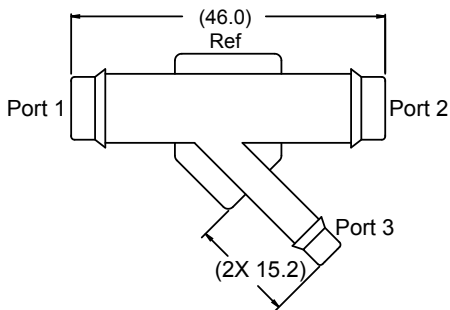

Part # / Qty
75003113 / 4000 75003163 / 250

Port 1	Port 2	Port 3
5/16 Triple Barb	5/16 Triple Barb	5/16 Triple Barb
OD O-Ring Groove	Application	Color
No	Air Delivery, Fuel or Vapor	Natural

Part # / Qty
75003114 / 4000 75003164 / 250

Port 1	Port 2	Port 3
3/16 Single Barb	3/16 Single Barb	3/16 Single Barb
OD O-Ring Groove	Application	Color
No	Air Delivery	Natural

Part # / Qty
75003115 / 3500 75003165 / 250

Port 1	Port 2	Port 3
3/8 Single Barb	3/8 Single Barb	3/8 Single Barb
OD O-Ring Groove	Application	Color
No	Air Delivery	Black

Drawings are not to scale.

Y-Adaptors

Part # / Qty
75003116 / 1500 75003166 / 250

Port 1	Port 2	Port 3
5/8 Double Barb	5/8 Double Barb	3/8 Double Barb
OD O-Ring Groove	Application	Color
Yes	Air Delivery, Fuel or Vapor	Black