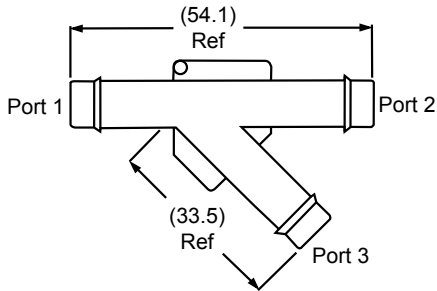

Drawings are not to scale.

Y-Adaptors

Part # / Qty
75003112 / 4300 75003162 / 250

Port 1	Port 2	Port 3
5/16 Single Barb	5/16 Single Barb	5/16 Single Barb
OD O-Ring Groove	Application	Color
No	Air Delivery	Black

Part # / Qty
75003113 / 4000 75003163 / 250

Port 1	Port 2	Port 3
5/16 Triple Barb	5/16 Triple Barb	5/16 Triple Barb
OD O-Ring Groove	Application	Color
No	Air Delivery, Fuel or Vapor	Natural

Part # / Qty
75003114 / 4000 75003164 / 250

Port 1	Port 2	Port 3
3/16 Single Barb	3/16 Single Barb	3/16 Single Barb
OD O-Ring Groove	Application	Color
No	Air Delivery	Natural

Part # / Qty
75003115 / 3500 75003165 / 250

Port 1	Port 2	Port 3
3/8 Single Barb	3/8 Single Barb	3/8 Single Barb
OD O-Ring Groove	Application	Color
No	Air Delivery	Black

Drawings are not to scale.

Y-Adaptors

Part # / Qty
75003116 / 1500 75003166 / 250

Port 1	Port 2	Port 3
5/8 Double Barb	5/8 Double Barb	3/8 Double Barb
OD O-Ring Groove	Application	Color
Yes	Air Delivery, Fuel or Vapor	Black