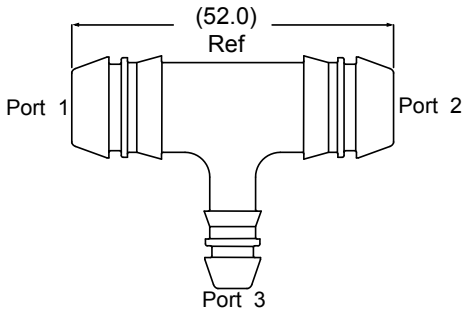

Drawings are not to scale.

T-Adaptors

Part # / Qty
75003108 / 1200 75003158 / 250

Port 1	Port 2	Port 3
5/8 Double Barb	5/8 Double Barb	5/16 Double Barb
OD O-Ring Groove	Application	Color
Yes	Air Delivery, Fuel, or Vapor	Black