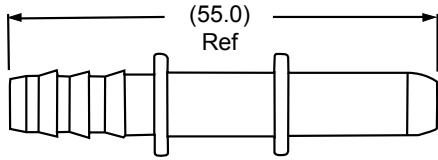

Part # / Qty
75003131 / 1500 75003181 / 250

Port 1	Port 2	OD O-Ring Groove
3/8 Triple Barb	3/8 QC Endform	No
Application	Color	
Fuel or Vapor	Black