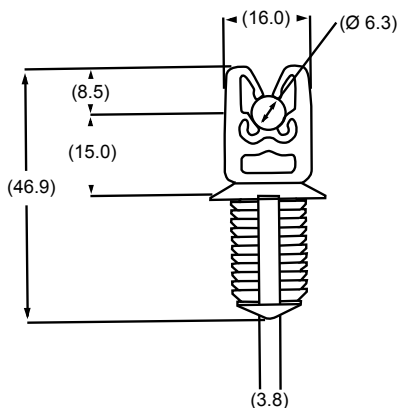

Part # / Qty
75003143 / 500 75003193 / 250

Dimensions	Application	Color
3/16 - 3/16 - 5/16 - 12mm	Four tube w/ foldover	Black
To be used with a M6 X 1 X 17 stud		

Clips

Part # / Qty	Dimensions	Application	Color
75003144 / 3400 75003194 / 250	3/16 - 3/16	Two tube w/ tree	Black
Part to be used in \varnothing 5.87 - \varnothing 6.13mm hole of 1.8 ± 0.3 mm panel thickness			

Part # / Qty	Dimensions	Application	Color
75003145 / 1300 75003195 / 250	3/16 - 3/16	Two tube w/ tree	Black
Christmas tree to be used with \varnothing 6.35 hole and 2.1mm panel thickness			

Part # / Qty	Dimensions	Application	Color
75003146 / 1500 75003196 / 250	5/16 - 1/2	Two tube w/ tree	Black
This part to be used in a \varnothing 6.00mm hole of 1.24mm - 1.74mm panel thickness			