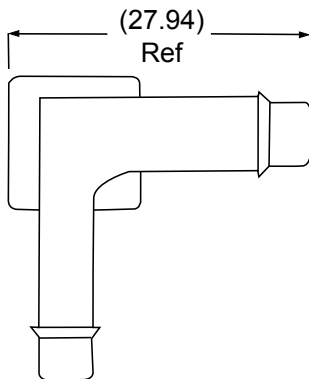

Part # / Qty
75003121 / 15000 75003171 / 250

Port 1	Port 2	Angle
3/16 Single Barb	1/4 Single Barb	90°
OD O-Ring Groove	Application	Color
No	Air Delivery	Natural