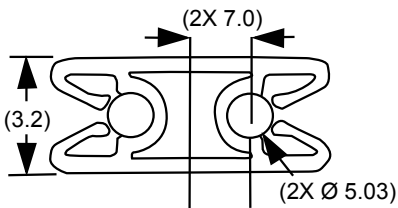

Port 1	Color
5/16	Red

Part # / Qty
75003134 / 6500
75003184 / 250

Port 1	Color
3/8	Green

Part # / Qty
75003135 / 2000
75003185 / 250

Port 1	Color
5/8	Black

Clips

Part # / Qty
75003136 / 2000 75003186 / 250

Dimensions	Application	Color
5/16 - 3/8	Two tube	Natural