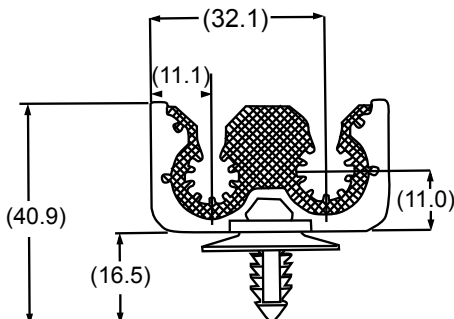

Part # / Qty
75003139 / 1000 75003189 / 250

Dimensions	Application	Color
3/8 - 5/16	Two tube -w/ santoprene	Black

To be used in a $\text{Ø } 5.87 - \text{Ø } 6.13$ mm hole of 1.24 - 1.93 mm panel thickness