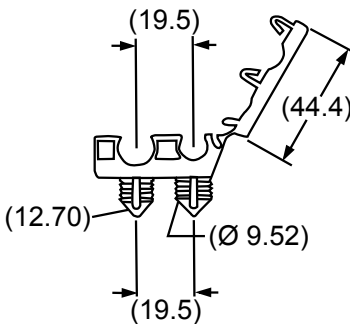

Part # / Qty
75003142 / 900 75003192 / 250

Dimensions	Application	Color
3/8 - 1/2	Two tube - 2 tree w/ foldover	Black
Small tree - Ø 10.7 to be used in hole Ø 10.0 - 10.2mm with thickness 1.8 - 2.2mm