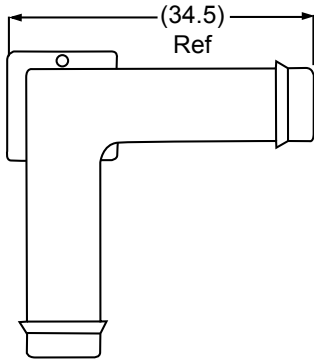

Drawings are not to scale.

Elbows

Part # / Qty
75003119 / 2000 75003169 / 250

Port 1	Port 2	Angle
3/8 Single Barb	3/8 Single Barb	90°
OD O-Ring Groove	Application	Color
No	Air Delivery	Black