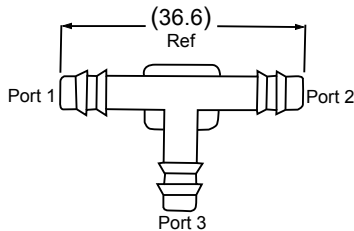

Drawings are not to scale.

T-Adaptors

Part # / Qty
75003100 / 6000 75003150 / 250

Port 1	Port 2	Port 3
5/16 Double Barb	5/16 Double Barb	5/16 Double Barb
OD O-Ring Groove	Application	Color
No	Air Delivery	Natural