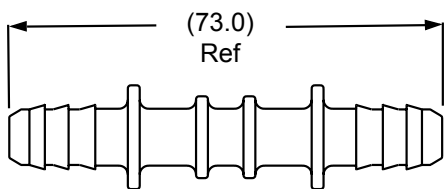

Part # / Qty
75003128 / 2000 75003178 / 250

Port 1	Port 2	OD O-Ring Groove
3/8 Triple Barb	3/8 Triple Barb	No
Application		Color
Air Delivery, Fuel or Vapor		Black