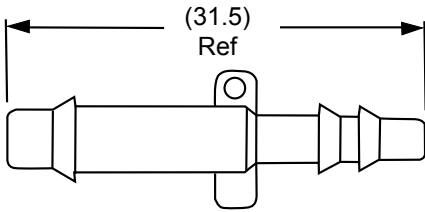

Drawings are not to scale.

In-Line Adaptors

Part # / Qty
75003122 / 15000 75003172 / 250

Port 1	Port 2	OD O-Ring Groove
3/16 Single Barb	1/8 Double Barb	No
Application	Color	
Air Delivery	Black