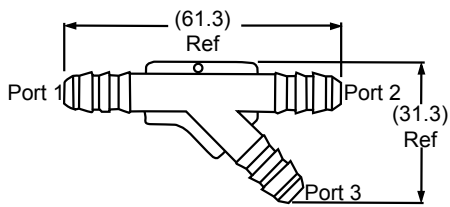

Drawings are not to scale.

Y-Adaptors

Part # / Qty
75003112 / 4300
75003162 / 250

Port 1	Port 2	Port 3
5/16 Single Barb	5/16 Single Barb	5/16 Single Barb
OD O-Ring Groove	Application	Color
No	Air Delivery	Black