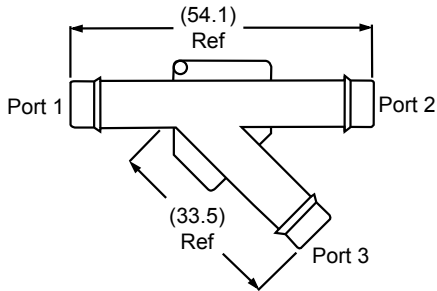

Drawings are not to scale.

Y-Adaptors

Part # / Qty
75003112 / 4300
75003162 / 250

Port 1	Port 2	Port 3
5/16 Single Barb	5/16 Single Barb	5/16 Single Barb
OD O-Ring Groove	Application	Color
No	Air Delivery	Black