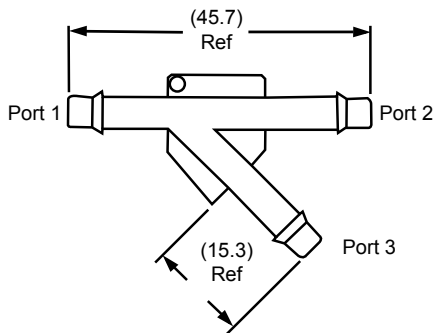

Part # / Qty
75003114 / 4000
75003164 / 250

Port 1	Port 2	Port 3
3/16 Single Barb	3/16 Single Barb	3/16 Single Barb
OD O-Ring Groove	Application	Color
No	Air Delivery	Natural