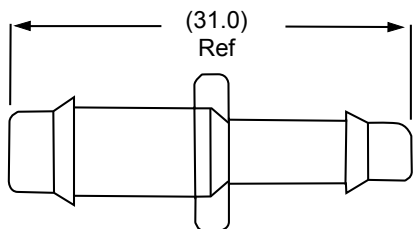

Drawings are not to scale.

In-Line Adaptors

Part # / Qty
75003126 / 27000 75003176 / 250

Port 1	Port 2	OD O-Ring Groove
1/4 Single Barb	3/16 Single Barb	No
Application		Color
Air Delivery		Natural