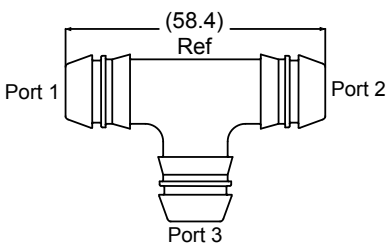

Part # / Qty
75003103 / 1200 75003153 / 250

Port 1	Port 2	Port 3
5/8 Double Barb	5/8 Double Barb	5/8 Double Barb
OD O-Ring Groove	Application	Color
Yes	Air Delivery, Fuel, or Vapor	Black