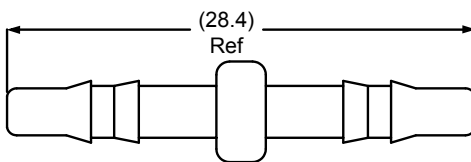

Part # / Qty
75003125 / 20000 75003175 / 250

Port 1	Port 2	OD O-Ring Groove
1/8 Double Barb	1/8 Double Barb	No
Application	Color	
Air Delivery	Natural