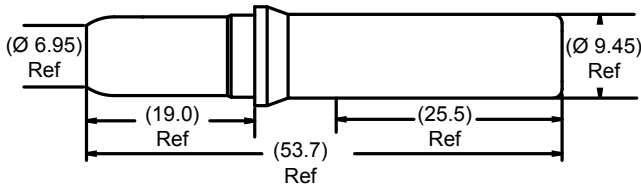

Port 1	Color
5/16	Red

Part # / Qty
75003134 / 6500
75003184 / 250

Port 1	Color
3/8	Green

Part # / Qty
75003135 / 2000
75003185 / 250

Port 1	Color
5/8	Black

Clips

Part # / Qty
75003136 / 2000 75003186 / 250

Dimensions	Application	Color
5/16 - 3/8	Two tube	Natural