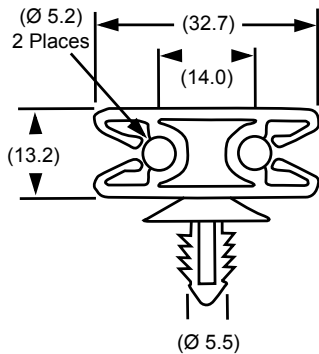

Part # / Qty	Dimensions	Application	Color
75003145 / 1300 75003195 / 250	3/16 - 3/16	Two tube w/ tree	Black
Christmas tree to be used with $\varnothing$ 6.35 hole and 2.1mm panel thickness