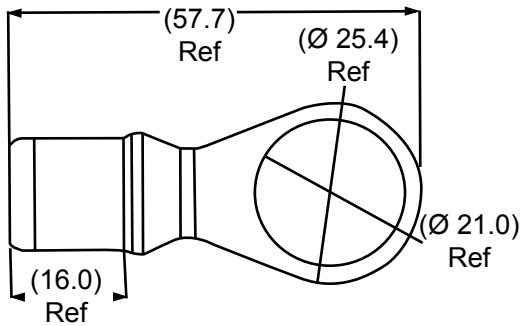

Port 1	Color
5/16	Red

Part # / Qty
75003134 / 6500
75003184 / 250

Port 1	Color
3/8	Green

Part # / Qty
75003135 / 2000
75003185 / 250

Port 1	Color
5/8	Black

Clips

Part # / Qty
75003136 / 2000 75003186 / 250

Dimensions	Application	Color
5/16 - 3/8	Two tube	Natural