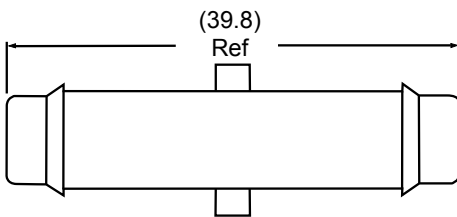

Part # / Qty
75003124 / 4200 75003174 / 250

Port 1	Port 2	OD O-Ring Groove
5/16 Single Barb	5/16 Single Barb	No
Application	Color	
Air Delivery	Natural