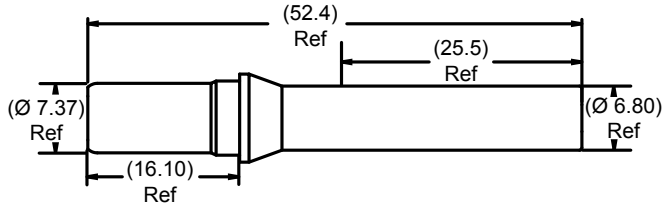

Drawings are not to scale.

Shipping Plugs

Part # / Qty
75003133 / 3300
75003183 / 250

Port 1	Color
5/16	Red