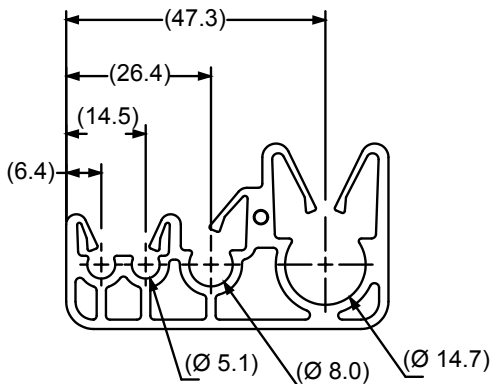

Part # / Qty
75003138 / 800 75003188 / 250

Dimensions	Application	Color
3/16 - 3/16 - 5/16 - 1/2	Four tube	Black