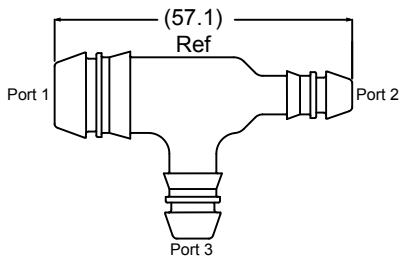

Part # / Qty
75003109 / 2800 75003159 / 250

Port 1	Port 2	Port 3
5/16 Double Barb	3/8 Double Barb	5/8 Double Barb
OD O-Ring Groove	Application	Color
Yes	Air Delivery, Fuel, or Vapor	Black