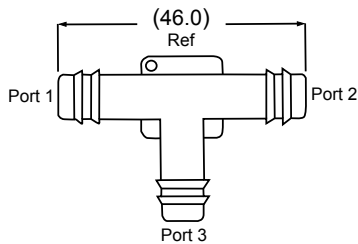

Drawings are not to scale.

T-Adaptors

Part # / Qty
75003100 / 6000 75003150 / 250

Port 1	Port 2	Port 3
5/16 Double Barb	5/16 Double Barb	5/16 Double Barb
OD O-Ring Groove	Application	Color
No	Air Delivery	Natural