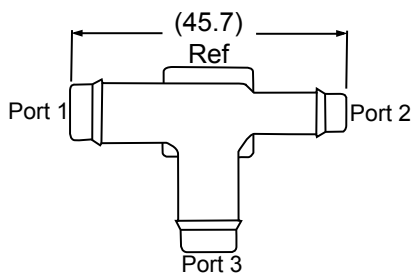

Part # / Qty
75003106 / 5000 75003156 / 250

Port 1	Port 2	Port 3
3/8 Single Barb	1/4 Single Barb	3/8 Single Barb
OD O-Ring Groove	Application	Color
No	Air Delivery	Black