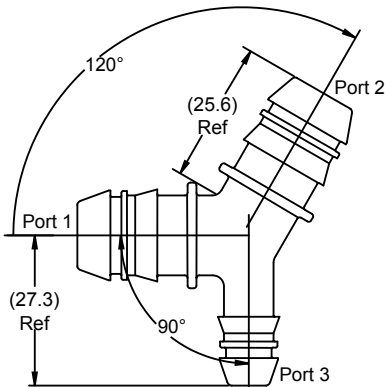

Drawings are not to scale.

Y-Adaptors

Part # / Qty
75003116 / 1500 75003166 / 250

Port 1	Port 2	Port 3
5/8 Double Barb	5/8 Double Barb	3/8 Double Barb
OD O-Ring Groove	Application	Color
Yes	Air Delivery, Fuel or Vapor	Black