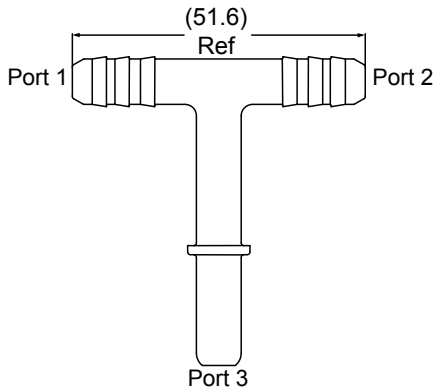

Part # / Qty
75003110 / 3500 75003160 / 250

Port 1	Port 2	Port 3
5/16 Triple Barb	5/16 Triple Barb	5/16 QC Endform
OD O-Ring Groove	Application	Color
No	Fuel or Vapor	Black