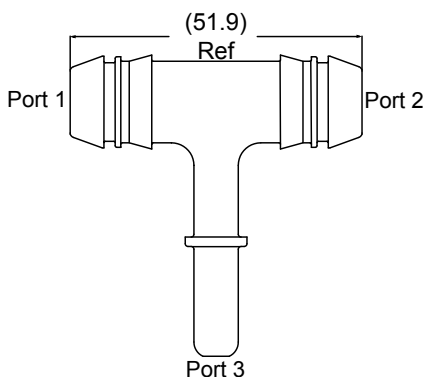

Part # / Qty
75003111 / 1200 75003161 / 250

Port 1	Port 2	Port 3
5/8 Double Barb	5/8 Double Barb	5/16 QC Endform
OD O-Ring Groove	Application	Color
Yes	Fuel or Vapor	Black