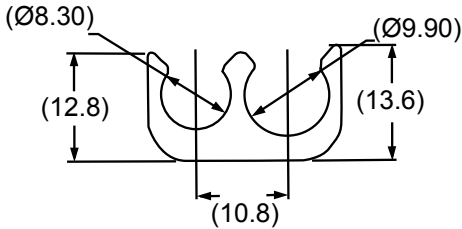

Port 1	Color
5/16	Red

Part # / Qty
75003134 / 6500
75003184 / 250

Port 1	Color
3/8	Green

Part # / Qty
75003135 / 2000
75003185 / 250

Port 1	Color
5/8	Black

Clips

Part # / Qty
75003136 / 2000 75003186 / 250

Dimensions	Application	Color
5/16 - 3/8	Two tube	Natural