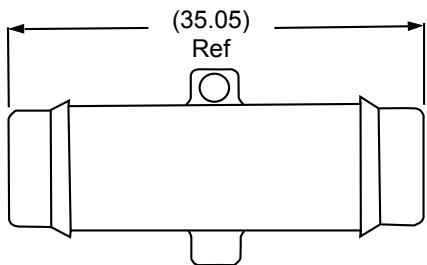

Part # / Qty
75003127 / 8000 75003177 / 250

Port 1	Port 2	OD O-Ring Groove
3/8 Single Barb	3/8 Single Barb	No
Application		Color
Air Delivery		Black