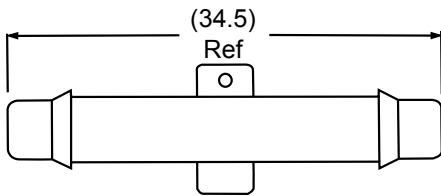

Part # / Qty
75003123 / 11300 75003173 / 250

Port 1	Port 2	OD O-Ring Groove
3/16 Single Barb	3/16 Single Barb	No
Application	Color	
Air Delivery	Black