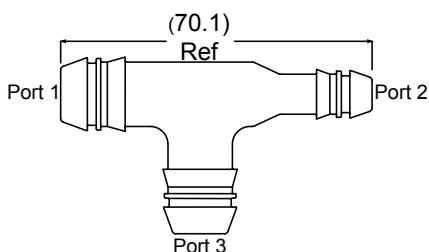

Part # / Qty
75003107 / 1300 75003157 / 250

Port 1	Port 2	Port 3
5/8 Double Barb	3/8 Double Barb	5/8 Double Barb
OD O-Ring Groove	Application	Color
Yes	Air Delivery, Fuel, or Vapor	Black