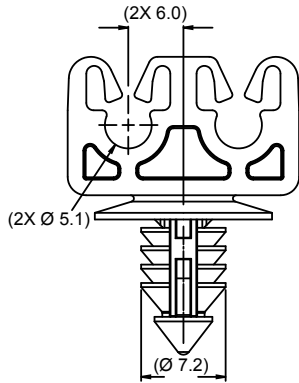

Dimensions	Application	Color
3/8 - 1/2	Two tube w/M8 stud	Black

Part # / Qty
75003142 / 900 75003192 / 250

Dimensions	Application	Color
3/8 - 1/2	Two tube - 2 tree w/ foldover	Black
Small tree - Ø 10.7 to be used in hole Ø 10.0 - 10.2mm with thickness 1.8 - 2.2mm		

Part # / Qty
75003143 / 500 75003193 / 250

Dimensions	Application	Color
3/16 - 3/16 - 5/16 - 12mm	Four tube w/ foldover	Black
To be used with a M6 X 1 X 17 stud		

Clips

Part # / Qty	Dimensions	Application	Color
75003144 / 3400 75003194 / 250	3/16 - 3/16	Two tube w/ tree	Black
Part to be used in \varnothing 5.87 - \varnothing 6.13mm hole of 1.8 ± 0.3 mm panel thickness			

Part # / Qty	Dimensions	Application	Color
75003145 / 1300 75003195 / 250	3/16 - 3/16	Two tube w/ tree	Black
Christmas tree to be used with \varnothing 6.35 hole and 2.1mm panel thickness			

Part # / Qty	Dimensions	Application	Color
75003146 / 1500 75003196 / 250	5/16 - 1/2	Two tube w/ tree	Black
This part to be used in a \varnothing 6.00mm hole of 1.24mm - 1.74mm panel thickness			

Part # / Qty	Tether OD	Arrowhead Width	Inside Lip Diameter
75003148 / 500 75003198 / 250	2.12 mm +/- .12	8.0 mm +/- .2	51.00 mm +/- .47
	Inside Cap Diameter	Vent Hole ID	
	56.00 mm +/- .58	059" +/- .006	