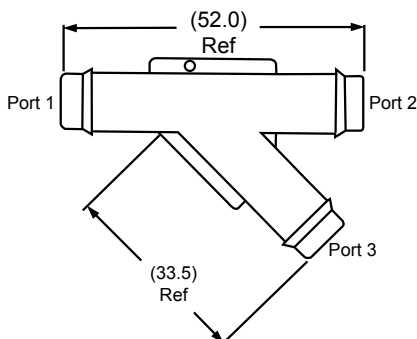

Part # / Qty
75003115 / 3500
75003165 / 250

Port 1	Port 2	Port 3
3/8 Single Barb	3/8 Single Barb	3/8 Single Barb
OD O-Ring Groove	Application	Color
No	Air Delivery	Black