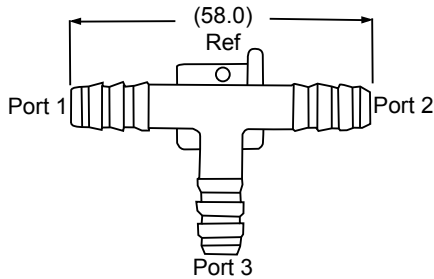

Drawings are not to scale.

T-Adaptors

Part # / Qty
75003104 / 4000 75003154 / 250

Port 1	Port 2	Port 3
5/16 Triple Barb	5/16 Triple Barb	5/16 Triple Barb
OD O-Ring Groove	Application	Color
No	Air Delivery, Fuel, or Vapor	Green