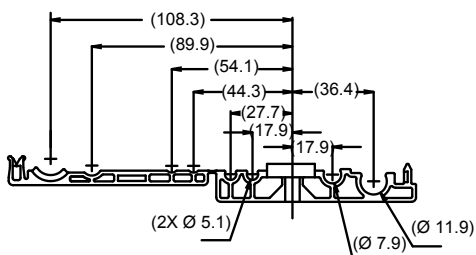

Part # / Qty
75003143 / 500 75003193 / 250

Dimensions	Application	Color
3/16 - 3/16 - 5/16 - 12mm	Four tube w/ foldover	Black
To be used with a M6 X 1 X 17 stud