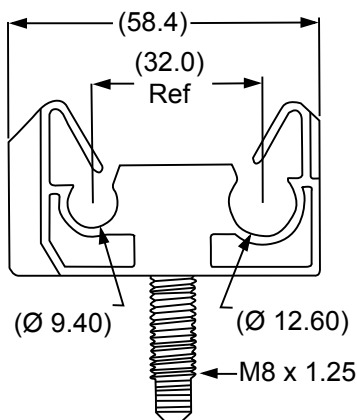

Part # / Qty
75003141 / 350 75003191 / 250

Dimensions	Application	Color
3/8 - 1/2	Two tube w/M8 stud	Black