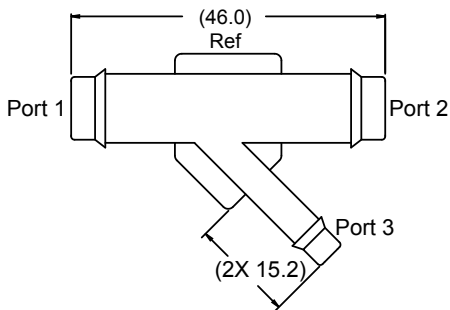

Part # / Qty
75003117 / 5000 75003167 / 250

Port 1	Port 2	Port 3
3/8 Single Barb	3/8 Single Barb	3/16 Single Barb
OD O-Ring Groove	Application	Color
No	Air Delivery	Black