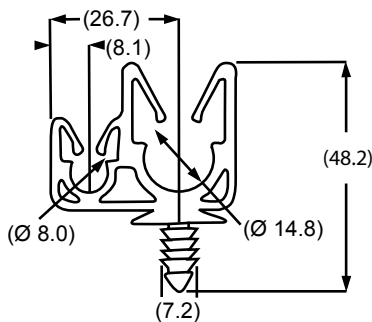

Part # / Qty
75003143 / 500 75003193 / 250

Dimensions	Application	Color
3/16 - 3/16 - 5/16 - 12mm	Four tube w/ foldover	Black
To be used with a M6 X 1 X 17 stud		

Clips

Part # / Qty	Dimensions	Application	Color
75003144 / 3400 75003194 / 250	3/16 - 3/16	Two tube w/ tree	Black
Part to be used in \varnothing 5.87 - \varnothing 6.13mm hole of 1.8 ± 0.3 mm panel thickness			

Part # / Qty	Dimensions	Application	Color
75003145 / 1300 75003195 / 250	3/16 - 3/16	Two tube w/ tree	Black
Christmas tree to be used with \varnothing 6.35 hole and 2.1mm panel thickness			

Part # / Qty	Dimensions	Application	Color
75003146 / 1500 75003196 / 250	5/16 - 1/2	Two tube w/ tree	Black
This part to be used in a \varnothing 6.00mm hole of 1.24mm - 1.74mm panel thickness			

Part # / Qty	Tether OD	Arrowhead Width	Inside Lip Diameter
75003148 / 500 75003198 / 250	2.12 mm +/- .12	8.0 mm +/- .2	51.00 mm +/- .47
	Inside Cap Diameter	Vent Hole ID	
	56.00 mm +/- .58	059" +/- .006	