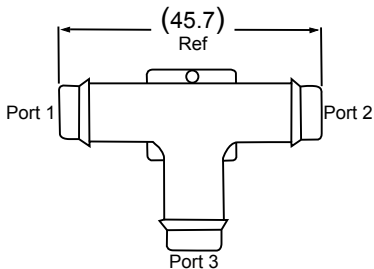

Part # / Qty
75003102 / 4300 75003152 / 250

Port 1	Port 2	Port 3
3/8 Single Barb	3/8 Single Barb	3/8 Single Barb
OD O-Ring Groove	Application	Color
No	Air Delivery	Black