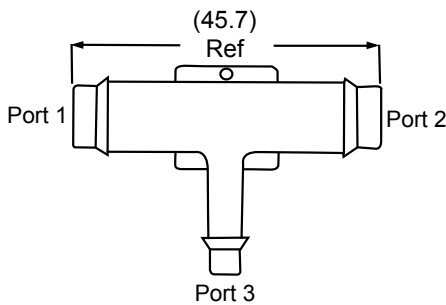

Part # / Qty
75003105 / 6000 75003155 / 250

Port 1	Port 2	Port 3
3/8 Single Barb	3/8 Single Barb	3/16 Single Barb
OD O-Ring Groove	Application	Color
No	Air Delivery	Black