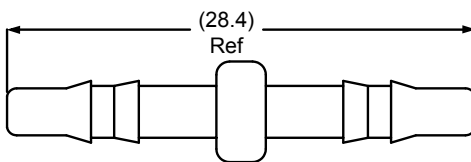

## In-Line Adaptors

Part # / Qty
75003122 / 15000 75003172 / 250

Port 1	Port 2	OD O-Ring Groove
3/16 Single Barb	1/8 Double Barb	No
Application		Color
Air Delivery		Black

Part # / Qty
75003123 / 11300 75003173 / 250

Port 1	Port 2	OD O-Ring Groove
3/16 Single Barb	3/16 Single Barb	No
Application		Color
Air Delivery		Black

Part # / Qty
75003124 / 4200 75003174 / 250

Port 1	Port 2	OD O-Ring Groove
5/16 Single Barb	5/16 Single Barb	No
Application		Color
Air Delivery		Natural

Part # / Qty
75003125 / 20000 75003175 / 250

Port 1	Port 2	OD O-Ring Groove
1/8 Double Barb	1/8 Double Barb	No
Application		Color
Air Delivery		Natural

Drawings are not to scale.