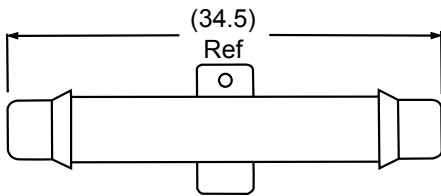

Drawings are not to scale.

## In-Line Adaptors

Part # / Qty
75003122 / 15000 75003172 / 250

Port 1	Port 2	OD O-Ring Groove
3/16 Single Barb	1/8 Double Barb	No
Application		Color
Air Delivery		Black

Part # / Qty
75003123 / 11300 75003173 / 250

Port 1	Port 2	OD O-Ring Groove
3/16 Single Barb	3/16 Single Barb	No
Application		Color
Air Delivery		Black

Part # / Qty
75003124 / 4200 75003174 / 250

Port 1	Port 2	OD O-Ring Groove
5/16 Single Barb	5/16 Single Barb	No
Application		Color
Air Delivery		Natural

Part # / Qty
75003125 / 20000 75003175 / 250

Port 1	Port 2	OD O-Ring Groove
1/8 Double Barb	1/8 Double Barb	No
Application		Color
Air Delivery		Natural

Drawings are not to scale.