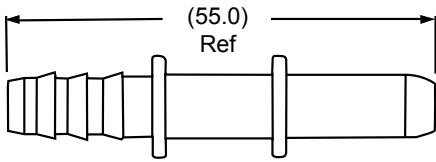

Part # / Qty
75003131 / 1500 75003181 / 250

Port 1	Port 2	OD O-Ring Groove
3/8 Triple Barb	3/8 QC Endform	No
Application	Color	
Fuel or Vapor	Black