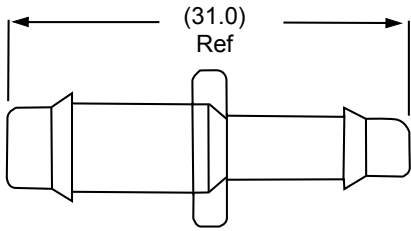

Drawings are not to scale.

In-Line Adaptors

Part # / Qty
75003126 / 27000 75003176 / 250

Port 1	Port 2	OD O-Ring Groove
1/4 Single Barb	3/16 Single Barb	No
Application		Color
Air Delivery		Natural