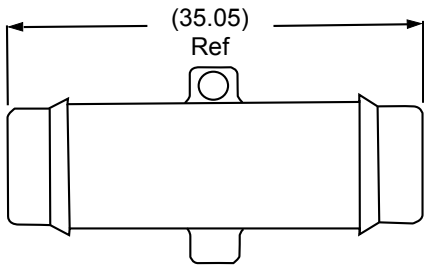

Part # / Qty
75003127 / 8000 75003177 / 250

Port 1	Port 2	OD O-Ring Groove
3/8 Single Barb	3/8 Single Barb	No
Application		Color
Air Delivery		Black