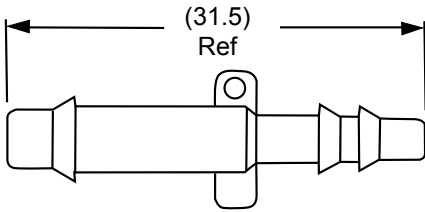

Drawings are not to scale.

## In-Line Adaptors

Part # / Qty
75003122 / 15000 75003172 / 250

Port 1	Port 2	OD O-Ring Groove
3/16 Single Barb	1/8 Double Barb	No
Application		Color
Air Delivery		Black

Part # / Qty
75003123 / 11300 75003173 / 250

Port 1	Port 2	OD O-Ring Groove
3/16 Single Barb	3/16 Single Barb	No
Application		Color
Air Delivery		Black

Part # / Qty
75003124 / 4200 75003174 / 250

Port 1	Port 2	OD O-Ring Groove
5/16 Single Barb	5/16 Single Barb	No
Application		Color
Air Delivery		Natural

Part # / Qty
75003125 / 20000 75003175 / 250

Port 1	Port 2	OD O-Ring Groove
1/8 Double Barb	1/8 Double Barb	No
Application		Color
Air Delivery		Natural

Drawings are not to scale.