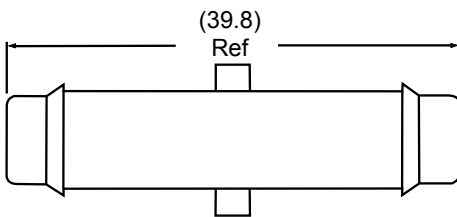

## In-Line Adaptors

Part # / Qty
75003122 / 15000 75003172 / 250

Port 1	Port 2	OD O-Ring Groove
3/16 Single Barb	1/8 Double Barb	No
Application		Color
Air Delivery		Black

Part # / Qty
75003123 / 11300 75003173 / 250

Port 1	Port 2	OD O-Ring Groove
3/16 Single Barb	3/16 Single Barb	No
Application		Color
Air Delivery		Black

Part # / Qty
75003124 / 4200 75003174 / 250

Port 1	Port 2	OD O-Ring Groove
5/16 Single Barb	5/16 Single Barb	No
Application		Color
Air Delivery		Natural

Part # / Qty
75003125 / 20000 75003175 / 250

Port 1	Port 2	OD O-Ring Groove
1/8 Double Barb	1/8 Double Barb	No
Application		Color
Air Delivery		Natural

Drawings are not to scale.