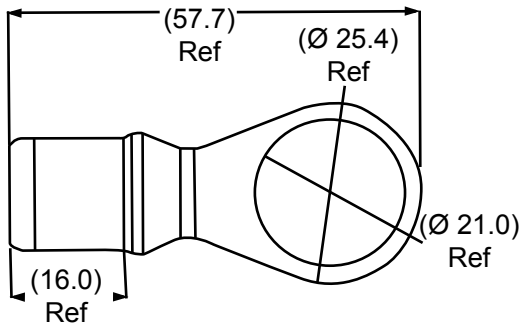

Drawings are not to scale.

Shipping Plugs

Part # / Qty
75003133 / 3300
75003183 / 250

Port 1	Color
5/16	Red

Part # / Qty
75003134 / 6500
75003184 / 250

Port 1	Color
3/8	Green

Part # / Qty
75003135 / 2000
75003185 / 250

Port 1	Color
5/8	Black