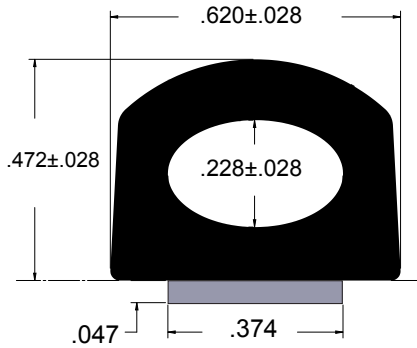

Drawings are not to scale.

Tape-On Seals

D-Bulb

Part #	Material	Tape Width	Standard Carton
75002083	EPDM Sponge Rubber	.374"	200'

Offset Bulb

Part #	Material	Tape Width	Standard Carton
75002084	EPDM Sponge Rubber	.472"	250'

Dual Bulb

Part #	Material	Tape Width	Standard Carton
75002085	EPDM Sponge Rubber	.472"	250'

Y-Bulb

Part #	Material	Tape Width	Standard Carton
75002086	EPDM Sponge Rubber	.315"	250'

Trim Seal

Part #	Material	Tape Width	Standard Carton
75002087	TPV Rubber	Dual Tape	500'