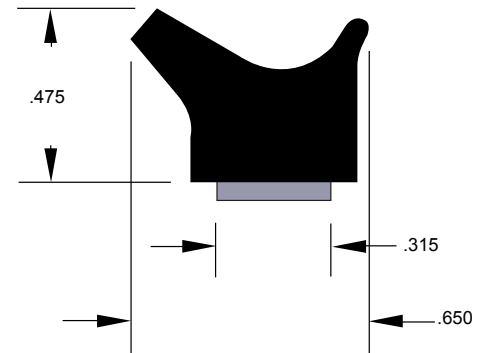

## Tape-On Seals

**D-Bulb**

Part #	Material	Tape Width	Standard Carton
75002083	EPDM Sponge Rubber	.374"	200'

**Offset Bulb**

Part #	Material	Tape Width	Standard Carton
75002084	EPDM Sponge Rubber	.472"	250'

**Dual Bulb**

Part #	Material	Tape Width	Standard Carton
75002085	EPDM Sponge Rubber	.472"	250'

**Y-Bulb**

Part #	Material	Tape Width	Standard Carton
75002086	EPDM Sponge Rubber	.315"	250'

**Trim Seal**

Part #	Material	Tape Width	Standard Carton
75002087	TPV Rubber	Dual Tape	500'