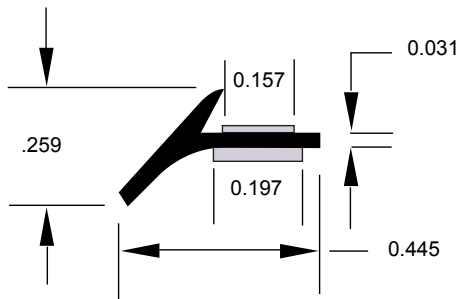

Drawings are not to scale.

Tape-On Seals

D-Bulb

Part #	Material	Tape Width	Standard Carton
75002083	EPDM Sponge Rubber	.374"	200'

Offset Bulb

Part #	Material	Tape Width	Standard Carton
75002084	EPDM Sponge Rubber	.472"	250'

Dual Bulb

Part #	Material	Tape Width	Standard Carton
75002085	EPDM Sponge Rubber	.472"	250'

Y-Bulb

Part #	Material	Tape Width	Standard Carton
75002086	EPDM Sponge Rubber	.315"	250'

Trim Seal

Part #	Material	Tape Width	Standard Carton
75002087	TPV Rubber	Dual Tape	500'