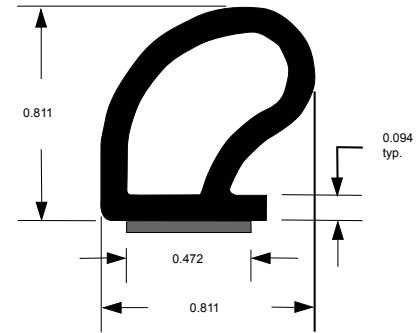

Drawings are not to scale.

Tape-On Seals

D-Bulb

Part #	Material	Tape Width	Standard Carton
75002083	EPDM Sponge Rubber	.374"	200'

Offset Bulb

Part #	Material	Tape Width	Standard Carton
75002084	EPDM Sponge Rubber	.472"	250'

Dual Bulb

Part #	Material	Tape Width	Standard Carton
75002085	EPDM Sponge Rubber	.472"	250'

Y-Bulb

Part #	Material	Tape Width	Standard Carton
75002086	EPDM Sponge Rubber	.315"	250'

Trim Seal

Part #	Material	Tape Width	Standard Carton
75002087	TPV Rubber	Dual Tape	500'