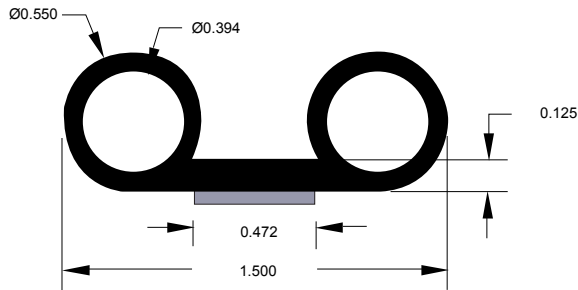

Drawings are not to scale.

## Tape-On Seals

**D-Bulb**

Part #	Material	Tape Width	Standard Carton
75002083	EPDM Sponge Rubber	.374"	200'

**Offset Bulb**

Part #	Material	Tape Width	Standard Carton
75002084	EPDM Sponge Rubber	.472"	250'

**Dual Bulb**

Part #	Material	Tape Width	Standard Carton
75002085	EPDM Sponge Rubber	.472"	250'

**Y-Bulb**

Part #	Material	Tape Width	Standard Carton
75002086	EPDM Sponge Rubber	.315"	250'

**Trim Seal**

Part #	Material	Tape Width	Standard Carton
75002087	TPV Rubber	Dual Tape	500'