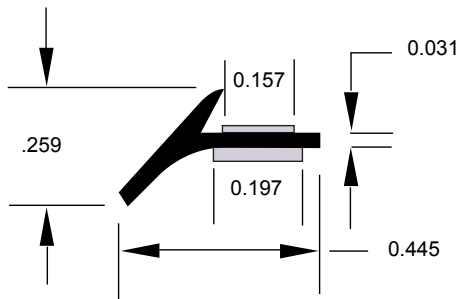

## Tape-On Seals

**D-Bulb**

Part #	Material	Tape Width	Standard Carton
75002083	EPDM Sponge Rubber	.374"	200'

**Offset Bulb**

Part #	Material	Tape Width	Standard Carton
75002084	EPDM Sponge Rubber	.472"	250'

**Dual Bulb**

Part #	Material	Tape Width	Standard Carton
75002085	EPDM Sponge Rubber	.472"	250'

**Y-Bulb**

Part #	Material	Tape Width	Standard Carton
75002086	EPDM Sponge Rubber	.315"	250'

**Trim Seal**

Part #	Material	Tape Width	Standard Carton
75002087	TPV Rubber	Dual Tape	500'