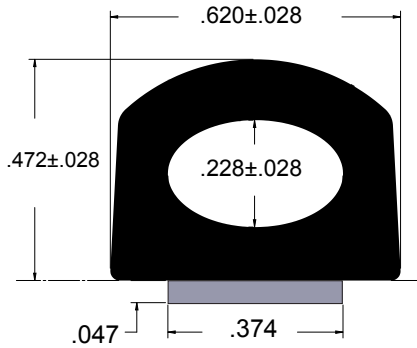

Drawings are not to scale.

## Tape-On Seals

**D-Bulb**

Part #	Material	Tape Width	Standard Carton
75002083	EPDM Sponge Rubber	.374"	200'

**Offset Bulb**

Part #	Material	Tape Width	Standard Carton
75002084	EPDM Sponge Rubber	.472"	250'

**Dual Bulb**

Part #	Material	Tape Width	Standard Carton
75002085	EPDM Sponge Rubber	.472"	250'

**Y-Bulb**

Part #	Material	Tape Width	Standard Carton
75002086	EPDM Sponge Rubber	.315"	250'

**Trim Seal**

Part #	Material	Tape Width	Standard Carton
75002087	TPV Rubber	Dual Tape	500'