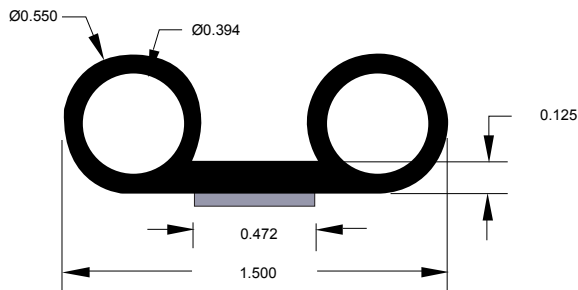

Drawings are not to scale.

Tape-On Seals

D-Bulb

Part #	Material	Tape Width	Standard Carton
75002083	EPDM Sponge Rubber	.374"	200'

Offset Bulb

Part #	Material	Tape Width	Standard Carton
75002084	EPDM Sponge Rubber	.472"	250'

Dual Bulb

Part #	Material	Tape Width	Standard Carton
75002085	EPDM Sponge Rubber	.472"	250'

Y-Bulb

Part #	Material	Tape Width	Standard Carton
75002086	EPDM Sponge Rubber	.315"	250'

Trim Seal

Part #	Material	Tape Width	Standard Carton
75002087	TPV Rubber	Dual Tape	500'