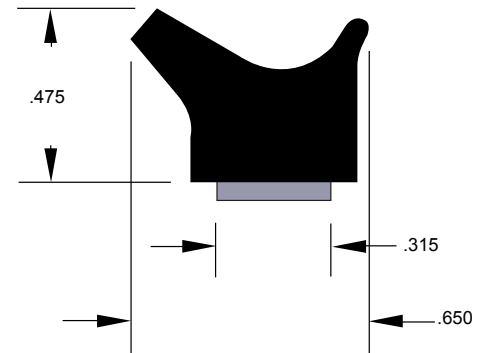

Drawings are not to scale.

Tape-On Seals

D-Bulb

Part #	Material	Tape Width	Standard Carton
75002083	EPDM Sponge Rubber	.374"	200'

Offset Bulb

Part #	Material	Tape Width	Standard Carton
75002084	EPDM Sponge Rubber	.472"	250'

Dual Bulb

Part #	Material	Tape Width	Standard Carton
75002085	EPDM Sponge Rubber	.472"	250'

Y-Bulb

Part #	Material	Tape Width	Standard Carton
75002086	EPDM Sponge Rubber	.315"	250'

Trim Seal

Part #	Material	Tape Width	Standard Carton
75002087	TPV Rubber	Dual Tape	500'