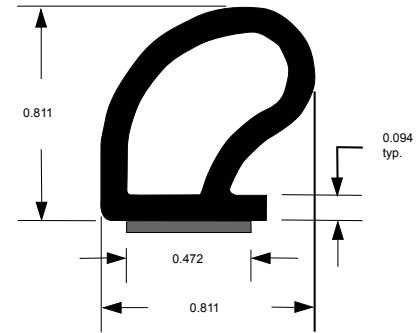

Drawings are not to scale.

## Tape-On Seals

**D-Bulb**

Part #	Material	Tape Width	Standard Carton
75002083	EPDM Sponge Rubber	.374"	200'

**Offset Bulb**

Part #	Material	Tape Width	Standard Carton
75002084	EPDM Sponge Rubber	.472"	250'

**Dual Bulb**

Part #	Material	Tape Width	Standard Carton
75002085	EPDM Sponge Rubber	.472"	250'

**Y-Bulb**

Part #	Material	Tape Width	Standard Carton
75002086	EPDM Sponge Rubber	.315"	250'

**Trim Seal**

Part #	Material	Tape Width	Standard Carton
75002087	TPV Rubber	Dual Tape	500'