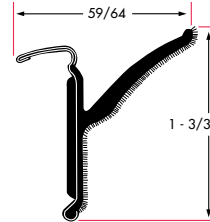

YM30

Flexible
Pile Lining
Rubber-Covered

75000144 60"

75000145 72"

75000146 96"

YM108X

Rubber Lip
Rubber-Covered

75000197 72"

75000198 96"

Drawings are not to scale.

Channel and Weatherstripping

Weatherstrip with Stainless-Steel Bead

YM169XP
Rigid
Polypropylene Pile Lining
Rubber-Covered
75001344 96"

YMR219X
(Supercedes YMR34X)
Rigid
Flocked Lining
Rubber-Covered
75000808 72"
75001555 96"

YM197XP
Rigid
Polypropylene Pile Lining
Rubber-Covered
75001348 96"

YMR255X
Rigid
Flocked Lining
Rubber-Covered
75001371 96"

YMR13X
Rigid
Flocked Lining
Rubber-Covered
75000193 96"

YMR256X
Rigid
Flocked Lining
Rubber-Covered
75001370 96"

YMR26X
Rigid
Flocked Lining
Rubber-Covered
75001487 96"