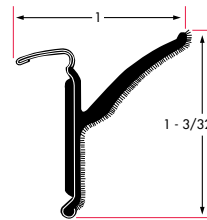

YM30

Flexible
Pile Lining
Rubber-Covered

75000144 60"

75000145 72"

75000146 96"

YM108X

Rubber Lip
Rubber-Covered

75000197 72"

75000198 96"

Drawings are not to scale.

Channel and Weatherstripping

Weatherstrip with Stainless-Steel Bead

YM169XP
Rigid
Polypropylene Pile Lining
Rubber-Covered
75001344 96"

YMR219X
(Supercedes YMR34X)
Rigid
Flocked Lining
Rubber-Covered
75000808 72"
75001555 96"

YM197XP
Rigid
Polypropylene Pile Lining
Rubber-Covered
75001348 96"

YMR255X
Rigid
Flocked Lining
Rubber-Covered
75001371 96"

YMR13X
Rigid
Flocked Lining
Rubber-Covered
75000193 96"

YMR256X
Rigid
Flocked Lining
Rubber-Covered
75001370 96"

YMR26X
Rigid
Flocked Lining
Rubber-Covered
75001487 96"