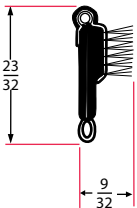

75000147 72"

75000148 96"

M232P

Flexible
Pile Lining
Rubber-Covered

75001351 96"

YM54R

Flexible
Pile Lining
Rubber-Covered

75000194 96"

YM3

Flexible
Pile Lining
Rubber-Covered

75000142 72"

75000143 96"

YM93

Flexible
Pile Lining
Rubber-Covered

75000150 72"

75000151 96"

YM30

Flexible
Pile Lining
Rubber-Covered

75000144 60"

75000145 72"

75000146 96"

YM108X

Rubber Lip
Rubber-Covered

75000197 72"

75000198 96"

Drawings are not to scale.

Channel and Weatherstripping

Weatherstrip with Stainless-Steel Bead

YM169XP
Rigid
Polypropylene Pile Lining
Rubber-Covered
75001344 96"

YMR219X
(Supercedes YMR34X)
Rigid
Flocked Lining
Rubber-Covered
75000808 72"
75001555 96"