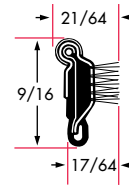

Drawings are not to scale.

Channel and Weatherstripping

Weatherstrip with Stainless-Steel Bead

30009837

Rigid
Flocked Lining
Rubber-Covered

75001599 96"

YM52RP

Rigid
Polypropylene Pile Lining
Rubber-Covered

75000147 72"

75000148 96"

M232P

Flexible
Pile Lining
Rubber-Covered

75001351 96"

YM54R

Flexible
Pile Lining
Rubber-Covered

75000194 96"

YM3

Flexible
Pile Lining
Rubber-Covered

75000142 72"

75000143 96"

YM93

Flexible
Pile Lining
Rubber-Covered

75000150 72"

75000151 96"