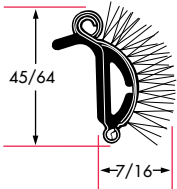

YM30

Flexible
Pile Lining
Rubber-Covered

75000144 60"

75000145 72"

75000146 96"

YM108X

Rubber Lip
Rubber-Covered

75000197 72"

75000198 96"

Drawings are not to scale.

Channel and Weatherstripping

Weatherstrip with Stainless-Steel Bead

YM169XP
Rigid
Polypropylene Pile Lining
Rubber-Covered
75001344 96"

YMR219X
(Supercedes YMR34X)
Rigid
Flocked Lining
Rubber-Covered
75000808 72"
75001555 96"

YM197XP
Rigid
Polypropylene Pile Lining
Rubber-Covered
75001348 96"

YMR255X
Rigid
Flocked Lining
Rubber-Covered
75001371 96"

YMR13X
Rigid
Flocked Lining
Rubber-Covered
75000193 96"

YMR256X
Rigid
Flocked Lining
Rubber-Covered
75001370 96"