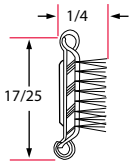

Drawings are not to scale.

Channel and Weatherstripping

Weatherstrip with Stainless-Steel Bead

30009837

Rigid
Flocked Lining
Rubber-Covered

75001599 96"

YM52RP

Rigid
Polypropylene Pile Lining
Rubber-Covered

75000147 72"

75000148 96"

M232P

Flexible
Pile Lining
Rubber-Covered

75001351 96"

YM54R

Flexible
Pile Lining
Rubber-Covered

75000194 96"