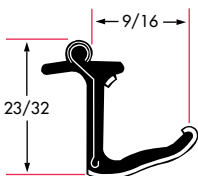

75000198 96"

Drawings are not to scale.

Channel and Weatherstripping

Weatherstrip with Stainless-Steel Bead

YM169XP
Rigid
Polypropylene Pile Lining
Rubber-Covered
75001344 96"

YMR219X
(Supercedes YMR34X)
Rigid
Flocked Lining
Rubber-Covered
75000808 72"
75001555 96"

YM197XP
Rigid
Polypropylene Pile Lining
Rubber-Covered
75001348 96"

YMR255X
Rigid
Flocked Lining
Rubber-Covered
75001371 96"

YMR13X
Rigid
Flocked Lining
Rubber-Covered
75000193 96"

YMR256X
Rigid
Flocked Lining
Rubber-Covered
75001370 96"

YMR26X
Rigid
Flocked Lining
Rubber-Covered
75001487 96"