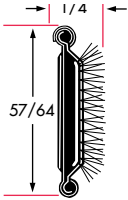

YM3

Flexible
Pile Lining
Rubber-Covered

75000142 72"

75000143 96"

YM93

Flexible
Pile Lining
Rubber-Covered

75000150 72"

75000151 96"

YM30

Flexible
Pile Lining
Rubber-Covered

75000144 60"

75000145 72"

75000146 96"

YM108X

Rubber Lip
Rubber-Covered

75000197 72"

75000198 96"

Drawings are not to scale.

Channel and Weatherstripping

Weatherstrip with Stainless-Steel Bead

YM169XP
Rigid
Polypropylene Pile Lining
Rubber-Covered
75001344 96"

YMR219X
(Supercedes YMR34X)
Rigid
Flocked Lining
Rubber-Covered
75000808 72"
75001555 96"