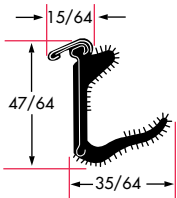

YM30

Flexible
Pile Lining
Rubber-Covered

75000144 60"

75000145 72"

75000146 96"

YM108X

Rubber Lip
Rubber-Covered

75000197 72"

75000198 96"

Drawings are not to scale.

Channel and Weatherstripping

Weatherstrip with Stainless-Steel Bead

YM169XP
Rigid
Polypropylene Pile Lining
Rubber-Covered
75001344 96"

YMR219X
(Supercedes YMR34X)
Rigid
Flocked Lining
Rubber-Covered
75000808 72"
75001555 96"

YM197XP
Rigid
Polypropylene Pile Lining
Rubber-Covered
75001348 96"

YMR255X
Rigid
Flocked Lining
Rubber-Covered
75001371 96"

YMR13X
Rigid
Flocked Lining
Rubber-Covered
75000193 96"

YMR256X
Rigid
Flocked Lining
Rubber-Covered
75001370 96"