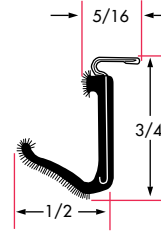

YM30

Flexible
Pile Lining
Rubber-Covered

75000144 60"

75000145 72"

75000146 96"

YM108X

Rubber Lip
Rubber-Covered

75000197 72"

75000198 96"

Drawings are not to scale.

Channel and Weatherstripping

Weatherstrip with Stainless-Steel Bead

YM169XP
Rigid
Polypropylene Pile Lining
Rubber-Covered
75001344 96"

YMR219X
(Supercedes YMR34X)
Rigid
Flocked Lining
Rubber-Covered
75000808 72"
75001555 96"

YM197XP
Rigid
Polypropylene Pile Lining
Rubber-Covered
75001348 96"

YMR255X
Rigid
Flocked Lining
Rubber-Covered
75001371 96"

YMR13X
Rigid
Flocked Lining
Rubber-Covered
75000193 96"

YMR256X
Rigid
Flocked Lining
Rubber-Covered
75001370 96"