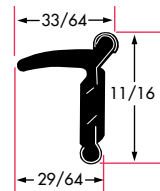

75000147 72"

75000148 96"

M232P

Flexible
Pile Lining
Rubber-Covered

75001351 96"

YM54R

Flexible
Pile Lining
Rubber-Covered

75000194 96"

YM3

Flexible
Pile Lining
Rubber-Covered

75000142 72"

75000143 96"

YM93

Flexible
Pile Lining
Rubber-Covered

75000150 72"

75000151 96"

YM30

Flexible
Pile Lining
Rubber-Covered

75000144 60"

75000145 72"

75000146 96"

YM108X

Rubber Lip
Rubber-Covered

75000197 72"

75000198 96"

Drawings are not to scale.

Channel and Weatherstripping

Weatherstrip with Stainless-Steel Bead

YM169XP
Rigid
Polypropylene Pile Lining
Rubber-Covered
75001344 96"

YMR219X
(Supercedes YMR34X)
Rigid
Flocked Lining
Rubber-Covered
75000808 72"
75001555 96"