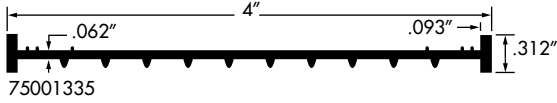

Garage Door Threshold

PART NUMBER	FT./ CARTON	LENGTHS PER CARTON	FT./ LENGTH
75002048	82	1	82

Made of EPDM Rubber.

Drawings are not to scale.

Garage Door Weatherstripping StanStrip™ for Metal Doors

75000474