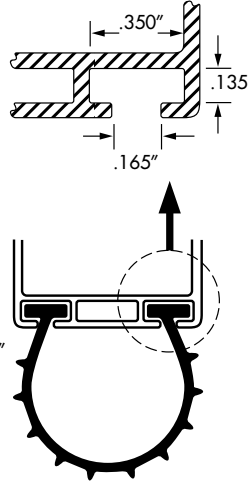

Narrow
for 1" Doors

75000445

Heavy Duty
for 1 - 3/4" Doors

75000663
75001339

Extra Large
for 1 - 3/4" Doors

75000661
75001340

PART NUMBER	FT./ CARTON	LENGTHS PER CARTON	FT./ LENGTH
75000650	200	2	100
75000651	100	1	100
75000451	200	2	100
75000734	200	2	100
75000444	100	1	100
75000445	200	2	100
75000663	200	2	100
75001339	100	1	100
75000661	200	2	100
75001340	100	1	100

Garage Door Threshold

PART NUMBER	FT./ CARTON	LENGTHS PER CARTON	FT./ LENGTH
75002048	82	1	82

Made of EPDM Rubber.

Drawings are not to scale.

Garage Door Weatherstripping StanStrip™ for Metal Doors

75000474

75001335

75001814

Rubber Weatherstrip

PART NUMBER	FT./ CARTON	LENGTHS PER CARTON	FT./ LENGTH
75000474	200	2	100
75001335	200	2	100
75001814	200	2	100

Regular
for 1 3/8" Doors

75000431

Unicell

Regular
for 1 3/4" Doors

75000436

Regular
for 1 1/4" Doors

75000793

PART NUMBER	FT./ CARTON	LENGTHS PER CARTON	FT./ LENGTH
75000431	200	2	100
75000436	200	2	100
75000793	200	2	100

Packaged StanStrip™ for Retail Sale

PART NUMBER	FT./ CARTON	LENGTHS PER CARTON	FT./ LENGTH
75000655	54	6	9
75000657	48	3	16