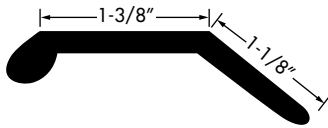

Drawings are not to scale.

Garage Door Weatherstripping StanStrip™ for Overhead Doors

Regular
for 1 - 3/8" Doors

75000650
75000651

Twin Contact
for 1 - 3/8" Doors

75000451

Residential
for 1 - 3/8" Doors

75000734
75000444

Narrow
for 1" Doors

75000445

Heavy Duty
for 1 - 3/4" Doors

75000663
75001339

Extra Large
for 1 - 3/4" Doors

75000661
75001340

PART NUMBER	FT./ CARTON	LENGTHS PER CARTON	FT./ LENGTH
75000650	200	2	100
75000651	100	1	100
75000451	200	2	100
75000734	200	2	100
75000444	100	1	100
75000445	200	2	100
75000663	200	2	100
75001339	100	1	100
75000661	200	2	100
75001340	100	1	100

Garage Door Threshold

PART NUMBER	FT./ CARTON	LENGTHS PER CARTON	FT./ LENGTH
75002048	82	1	82

Made of EPDM Rubber.

Drawings are not to scale.

Garage Door Weatherstripping StanStrip™ for Metal Doors

75000474