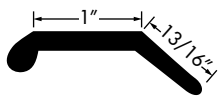

Drawings are not to scale.

Garage Door Weatherstripping StanStrip™ for Overhead Doors

Regular
for 1 - 3/8" Doors

75000650
75000651

Twin Contact
for 1 - 3/8" Doors

75000451

Residential
for 1 - 3/8" Doors

75000734
75000444

Narrow
for 1" Doors

75000445

Heavy Duty
for 1 - 3/4" Doors

75000663
75001339

Extra Large
for 1 - 3/4" Doors

75000661
75001340

PART NUMBER	FT./ CARTON	LENGTHS PER CARTON	FT./ LENGTH
75000650	200	2	100
75000651	100	1	100
75000451	200	2	100
75000734	200	2	100
75000444	100	1	100
75000445	200	2	100
75000663	200	2	100
75001339	100	1	100
75000661	200	2	100
75001340	100	1	100