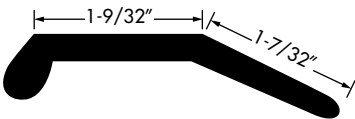

Drawings are not to scale.

Garage Door Weatherstripping StanStrip™ for Overhead Doors

Regular
for 1 - 3/8" Doors

75000650
75000651

Twin Contact
for 1 - 3/8" Doors

75000451

Residential
for 1 - 3/8" Doors

75000734
75000444

Narrow
for 1" Doors

75000445

Heavy Duty
for 1 - 3/4" Doors

75000663
75001339

Extra Large
for 1 - 3/4" Doors

75000661
75001340

PART NUMBER	FT./ CARTON	LENGTHS PER CARTON	FT./ LENGTH
75000650	200	2	100
75000651	100	1	100
75000451	200	2	100
75000734	200	2	100
75000444	100	1	100
75000445	200	2	100
75000663	200	2	100
75001339	100	1	100
75000661	200	2	100
75001340	100	1	100

Garage Door Threshold

PART NUMBER	FT./ CARTON	LENGTHS PER CARTON	FT./ LENGTH
75002048	82	1	82

Made of EPDM Rubber.

Drawings are not to scale.

Garage Door Weatherstripping StanStrip™ for Metal Doors

75000474