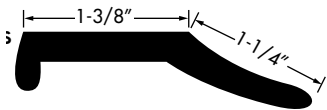

75001335

75001814

Rubber Weatherstrip

PART NUMBER	FT./ CARTON	LENGTHS PER CARTON	FT./ LENGTH
75000474	200	2	100
75001335	200	2	100
75001814	200	2	100

Regular
for 1 3/8" Doors

75000431

Unicell

Regular
for 1 3/4" Doors