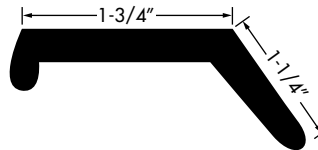

Garage Door Threshold

PART NUMBER	FT./ CARTON	LENGTHS PER CARTON	FT./ LENGTH
75002048	82	1	82

Made of EPDM Rubber.

Drawings are not to scale.

Garage Door Weatherstripping StanStrip™ for Metal Doors

75000474

75001335

75001814

Rubber Weatherstrip

PART NUMBER	FT./ CARTON	LENGTHS PER CARTON	FT./ LENGTH
75000474	200	2	100
75001335	200	2	100
75001814	200	2	100

Regular
for 1 3/8" Doors

75000431

Unicell

Regular
for 1 3/4" Doors