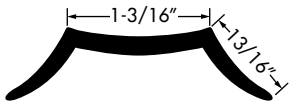

Drawings are not to scale.

Garage Door Weatherstripping StanStrip™ for Overhead Doors

Regular
for 1 - 3/8" Doors

75000650
75000651

Twin Contact
for 1 - 3/8" Doors

75000451

Residential
for 1 - 3/8" Doors

75000734
75000444

Narrow
for 1" Doors

75000445

Heavy Duty
for 1 - 3/4" Doors

75000663
75001339

Extra Large
for 1 - 3/4" Doors

75000661
75001340

PART NUMBER	FT./ CARTON	LENGTHS PER CARTON	FT./ LENGTH
75000650	200	2	100
75000651	100	1	100
75000451	200	2	100
75000734	200	2	100
75000444	100	1	100
75000445	200	2	100
75000663	200	2	100
75001339	100	1	100
75000661	200	2	100
75001340	100	1	100

Garage Door Threshold

PART NUMBER	FT./ CARTON	LENGTHS PER CARTON	FT./ LENGTH
75002048	82	1	82

Made of EPDM Rubber.

Drawings are not to scale.

Garage Door Weatherstripping StanStrip™ for Metal Doors

75000474