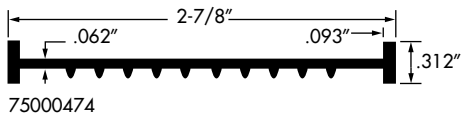

Narrow
for 1" Doors

75000445

Heavy Duty
for 1 - 3/4" Doors

75000663
75001339

Extra Large
for 1 - 3/4" Doors

75000661
75001340

PART NUMBER	FT./ CARTON	LENGTHS PER CARTON	FT./ LENGTH
75000650	200	2	100
75000651	100	1	100
75000451	200	2	100
75000734	200	2	100
75000444	100	1	100
75000445	200	2	100
75000663	200	2	100
75001339	100	1	100
75000661	200	2	100
75001340	100	1	100

Garage Door Threshold

PART NUMBER	FT./ CARTON	LENGTHS PER CARTON	FT./ LENGTH
75002048	82	1	82

Made of EPDM Rubber.

Drawings are not to scale.

Garage Door Weatherstripping StanStrip™ for Metal Doors

75000474

75001335

75001814

Rubber Weatherstrip

PART NUMBER	FT./ CARTON	LENGTHS PER CARTON	FT./ LENGTH
75000474	200	2	100
75001335	200	2	100
75001814	200	2	100

Regular
for 1 3/8" Doors

75000431

Unicell

Regular
for 1 3/4" Doors