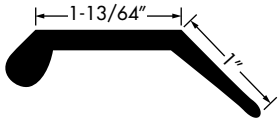

Drawings are not to scale.

Garage Door Weatherstripping StanStrip™ for Overhead Doors

Regular
for 1 - 3/8" Doors

75000650
75000651

Twin Contact
for 1 - 3/8" Doors

75000451

Residential
for 1 - 3/8" Doors

75000734
75000444

Narrow
for 1" Doors

75000445

Heavy Duty
for 1 - 3/4" Doors

75000663
75001339

Extra Large
for 1 - 3/4" Doors

75000661
75001340

PART NUMBER	FT./ CARTON	LENGTHS PER CARTON	FT./ LENGTH
75000650	200	2	100
75000651	100	1	100
75000451	200	2	100
75000734	200	2	100
75000444	100	1	100
75000445	200	2	100
75000663	200	2	100
75001339	100	1	100
75000661	200	2	100
75001340	100	1	100