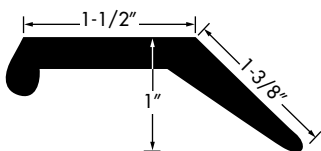

Drawings are not to scale.

Garage Door Weatherstripping StanStrip™ for Overhead Doors

Regular
for 1 - 3/8" Doors

75000650
75000651

Twin Contact
for 1 - 3/8" Doors

75000451

Residential
for 1 - 3/8" Doors

75000734
75000444

Narrow
for 1" Doors

75000445

Heavy Duty
for 1 - 3/4" Doors

75000663
75001339

Extra Large
for 1 - 3/4" Doors

75000661
75001340

PART NUMBER	FT./ CARTON	LENGTHS PER CARTON	FT./ LENGTH
75000650	200	2	100
75000651	100	1	100
75000451	200	2	100
75000734	200	2	100
75000444	100	1	100
75000445	200	2	100
75000663	200	2	100
75001339	100	1	100
75000661	200	2	100
75001340	100	1	100

Garage Door Threshold

PART NUMBER	FT./ CARTON	LENGTHS PER CARTON	FT./ LENGTH
75002048	82	1	82

Made of EPDM Rubber.

Drawings are not to scale.

Garage Door Weatherstripping StanStrip™ for Metal Doors

75000474