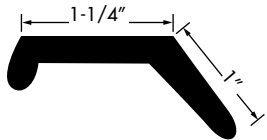

Regular
for 1 1/4" Doors

75000793

PART NUMBER	FT./ CARTON	LENGTHS PER CARTON	FT./ LENGTH
75000431	200	2	100
75000436	200	2	100
75000793	200	2	100