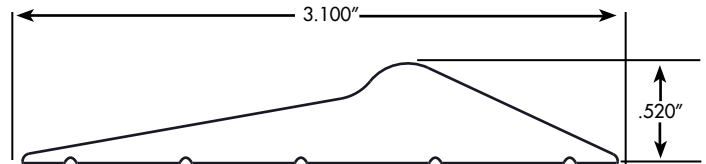

Drawings are not to scale.

Garage Door Weatherstripping StanStrip™ for Overhead Doors

Regular
for 1 - 3/8" Doors

75000650
75000651

Twin Contact
for 1 - 3/8" Doors

75000451

Residential
for 1 - 3/8" Doors

75000734
75000444

Narrow
for 1" Doors

75000445

Heavy Duty
for 1 - 3/4" Doors

75000663
75001339

Extra Large
for 1 - 3/4" Doors

75000661
75001340

PART NUMBER	FT./ CARTON	LENGTHS PER CARTON	FT./ LENGTH
75000650	200	2	100
75000651	100	1	100
75000451	200	2	100
75000734	200	2	100
75000444	100	1	100
75000445	200	2	100
75000663	200	2	100
75001339	100	1	100
75000661	200	2	100
75001340	100	1	100

Garage Door Threshold

PART NUMBER	FT./ CARTON	LENGTHS PER CARTON	FT./ LENGTH
75002048	82	1	82

Made of EPDM Rubber.

Drawings are not to scale.

Garage Door Weatherstripping StanStrip™ for Metal Doors

75000474