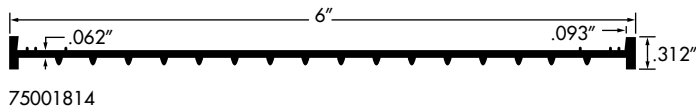

Drawings are not to scale.

Garage Door Weatherstripping StanStrip™ for Metal Doors

75000474

75001335

75001814

Rubber Weatherstrip

PART NUMBER	FT./ CARTON	LENGTHS PER CARTON	FT./ LENGTH
75000474	200	2	100
75001335	200	2	100
75001814	200	2	100

Regular
for 1 3/8" Doors

75000431

Unicell

Regular
for 1 3/4" Doors

75000436

Regular
for 1 1/4" Doors

75000793

PART NUMBER	FT./ CARTON	LENGTHS PER CARTON	FT./ LENGTH
75000431	200	2	100
75000436	200	2	100
75000793	200	2	100

Packaged StanStrip™ for Retail Sale

PART NUMBER	FT./ CARTON	LENGTHS PER CARTON	FT./ LENGTH
75000655	54	6	9
75000657	48	3	16